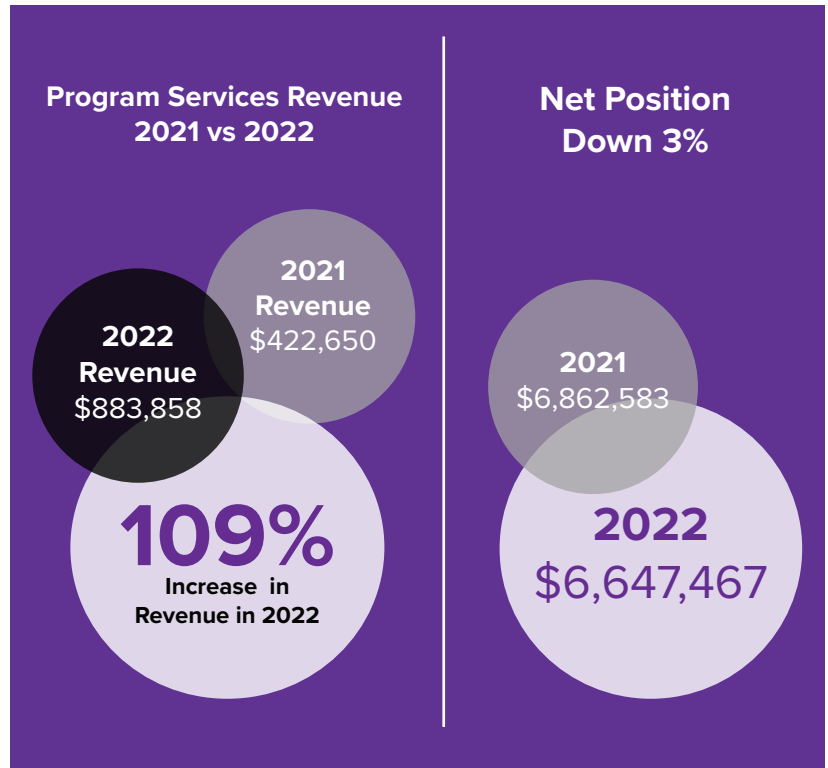

2022 STATEMENT OF ACTIVITIES

OPERATING REVENUE	NWSRA
Member Contributions	$3,456,246.00
Program Services	$883,858.00
Grants	$101,340.00
Misc	$62,988.00
TOTAL REVENUE	$4,504,432.00

EXPENSES	NWSRA
Programs	$716,001.00
Unrealized Loss on Investment	$0.00
Administration	$4,699,154.00
TOTAL EXPENSES	$5,415,155.00

CAPITAL	$747,711.00

NET REVENUE	($2,103,206.00)

ASSETS	NWSRA
Cash	$3,540,145.00
Investments	$1,285,409.00
Accounts/Pledges/Receivables	$109,109.00
Prepaid Expenses	$1,595.00
Capital Assets	$2,902,186.00
IMRF	$2,293,651.00
Liabilities	-$3,484,628.00
NET POSITION	$6,647,467.04