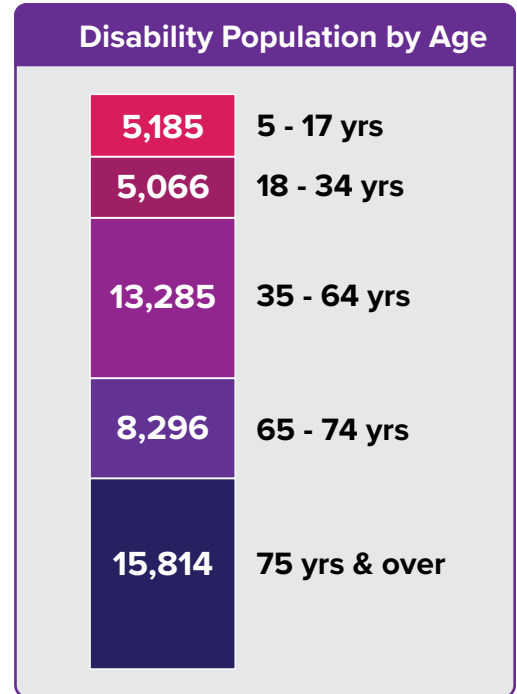

This information is essential for NWSRA to ensure our programs and services meet the current and future needs of the communities we serve. In 2023 staff began to dive into data that was compiled at the end of 2022. While analyzing this data staff discovered a number of key elements which will be addressed moving into 2024.

- The population that we serve is aging, 78% of individuals with disabilities are over the age of 35. As an agency we are working diligently to develop a plan to cater programs and services to this population.
- The data collected though the Census and ACS does not necessarily represent the true identify of those we serve. For example, respondents are only asked to identify themselves as male or female, where individuals we serve may not identify as either. This caused us to develop a belonging campaign set to launch in Fall of 2024.
- Looking at the population with disabilities that NWSRA serves in each of our communities, there are communities we are very strong in and others where we can strive to serve more. As an agency we are analyzing who we serve in each community and identifying ways to grow.

NWSRA is committed to utilizing this data responsibly and effectively to provide outstanding services to children and adults with disabilities living in the Northwest Suburbs of Chicago. As we move further into 2024 NWSRA will continue to utilize this data to make well-informed decisions to ensure our programs and services are on the forefront of what our community needs.