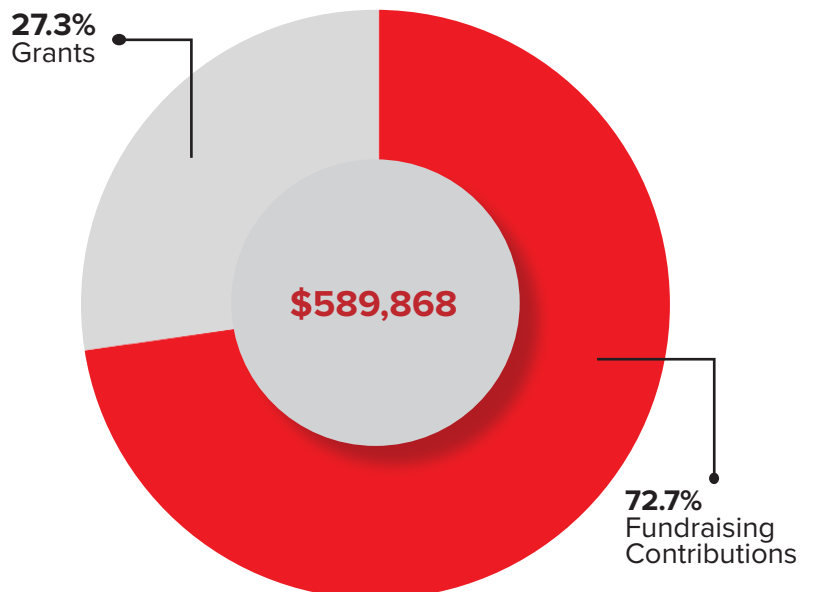

2022 STATEMENT OF ACTIVITIES

OPERATING REVENUE	SLSF
Fundraising/Contributions	$ 428,834.00
Grants	$ 161,034.00
TOTAL REVENUE	$589,868.00

EXPENSES	SLSF
NWSRA Programs	$787,299.00
Unrealized Loss on Investment	$155,213.00
Administration	$163,421.00
TOTAL EXPENSES	$1,105,933.00

NET REVENUE	$-516,065.00

ASSETS	SLSF
Cash	$380,214.00
Investments	$916,599.00
Accounts/Pledges/Receivables	$0
Prepaid Expenses	$7,945.00
Capital Assets	$0.00
IMRF	$0.00
Liabilities	-$83,432.00
NET POSITION	$1,221,326.00

ORGANIZATIONAL REVENUE BY CATEGORY