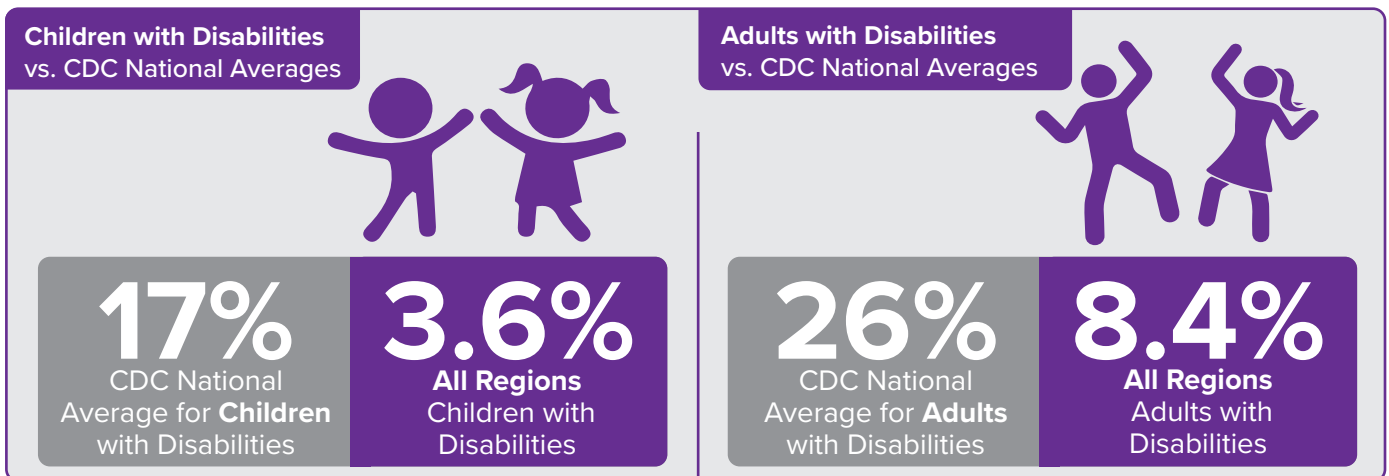

This information is essential for NWSRA to ensure our programs and services meet the current and future needs of the communities we serve. In 2023 staff began to dive into data that was compiled at the end of 2022. While analyzing this data staff discovered a number of key elements which will be addressed moving into 2024.

- The population that we serve is aging, 78% of individuals with disabilities are over the age of 35. As an agency we are working diligently to develop a plan to cater programs and services to this population.
- The data collected though the Census and ACS does not necessarily represent the true identify of those we serve. For example, respondents are only asked to identify themselves as male or female, where individuals we serve may not identify as either. This caused us to develop a belonging campaign set to launch in Fall of 2024.
- Looking at the population with disabilities that NWSRA serves in each of our communities, there are communities we are very strong in and others where we can strive to serve more. As an agency we are analyzing who we serve in each community and identifying ways to grow.

NWSRA is committed to utilizing this data responsibly and effectively to provide outstanding services to children and adults with disabilities living in the Northwest Suburbs of Chicago. As we move further into 2024 NWSRA will continue to utilize this data to make well-informed decisions to ensure our programs and services are on the forefront of what our community needs.