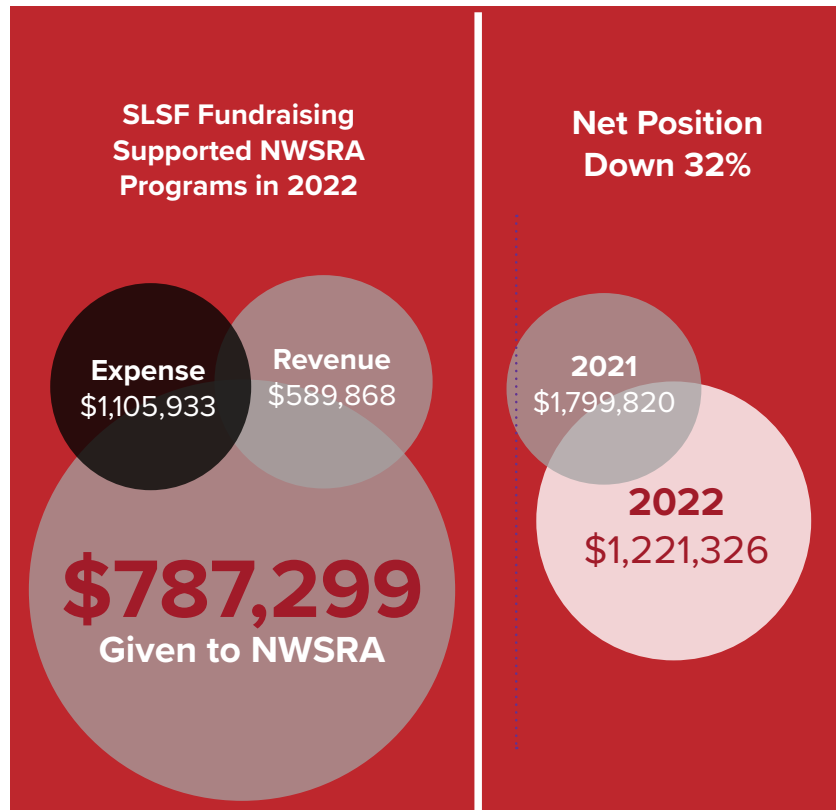

2022 STATEMENT OF ACTIVITIES

OPERATING REVENUE	SLSF
Fundraising/Contributions	$ 428,834.00
Grants	$ 161,034.00
TOTAL REVENUE	$589,868.00

EXPENSES	SLSF
NWSRA Programs	$787,299.00
Unrealized Loss on Investment	$155,213.00
Administration	$163,421.00
TOTAL EXPENSES	$1,105,933.00

NET REVENUE	$-516,065.00

ASSETS	SLSF
Cash	$380,214.00
Investments	$916,599.00
Accounts/Pledges/Receivables	$0
Prepaid Expenses	$7,945.00
Capital Assets	$0.00
IMRF	$0.00
Liabilities	-$83,432.00
NET POSITION	$1,221,326.00

ORGANIZATIONAL REVENUE BY CATEGORY