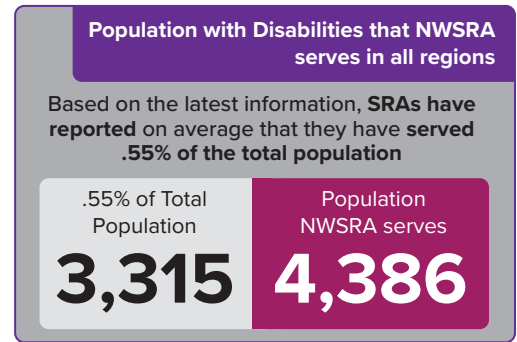

This information is essential for NWSRA to ensure our programs and services meet the current and future needs of the communities we serve. In 2023 staff began to dive into data that was compiled at the end of 2022. While analyzing this data staff discovered a number of key elements which will be addressed moving into 2024.

- The population that we serve is aging, 78% of individuals with disabilities are over the age of 35. As an agency we are working diligently to develop a plan to cater programs and services to this population.
- The data collected though the Census and ACS does not necessarily represent the true identify of those we serve. For example, respondents are only asked to identify themselves as male or female, where individuals we serve may not identify as either. This caused us to develop a belonging campaign set to launch in Fall of 2024.
- Looking at the population with disabilities that NWSRA serves in each of our communities, there are communities we are very strong in and others where we can strive to serve more. As an agency we are analyzing who we serve in each community and identifying ways to grow.

NWSRA is committed to utilizing this data responsibly and effectively to provide outstanding services to children and adults with disabilities living in the Northwest Suburbs of Chicago. As we move further into 2024 NWSRA will continue to utilize this data to make well-informed decisions to ensure our programs and services are on the forefront of what our community needs.