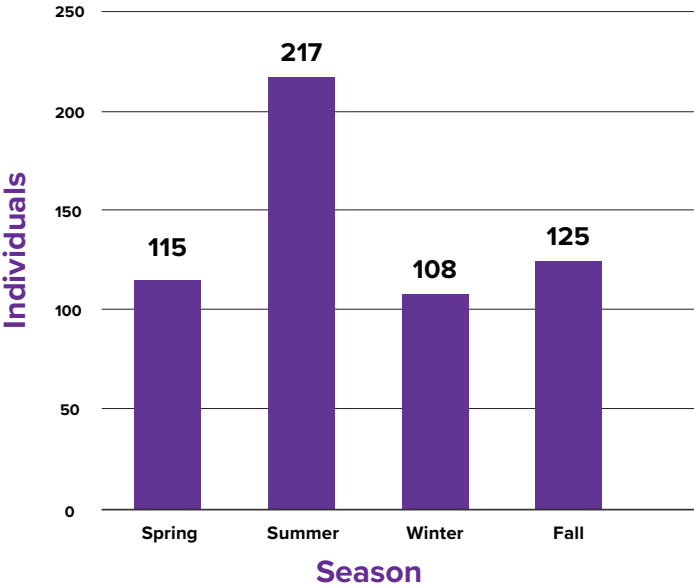

PURSUIT

The PURSUIT Community Adult Day Program is designed to be a leading force providing adult day programming options to enrich the life experiences of adults living with disabilities. Through a partnership with Clearbrook, NWSRA hosts six programs and in 2023 they reached full capacity.

INCLUSION

NWSRA Inclusion services allows individuals with disabilities the ability to participate in their home park districts' programming. Support provided to the park districts includes training and guidance of park district staff, adaptive equipment, individualized resources, regular observations, facilitation of personal care plans and/or the placement of an inclusion aide.