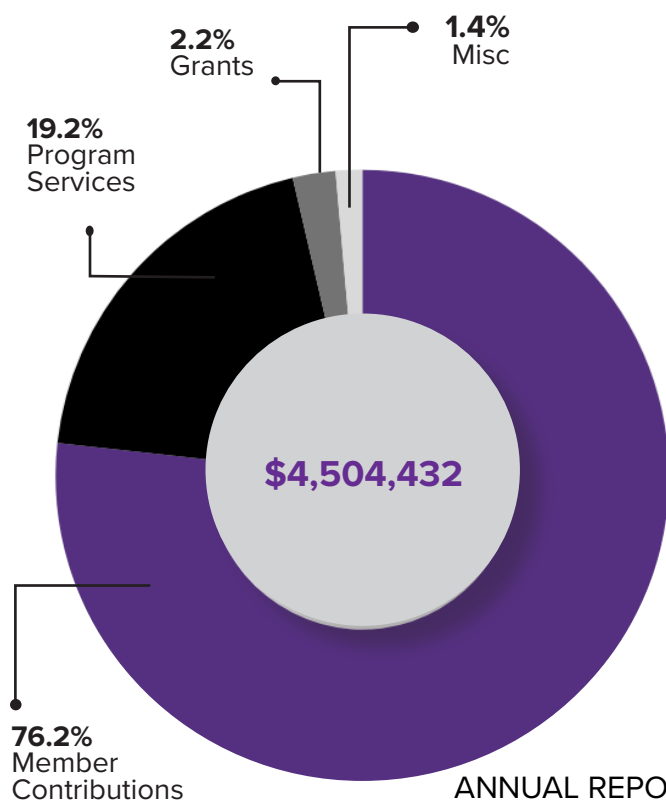

ORGANIZATIONAL REVENUE BY CATEGORY