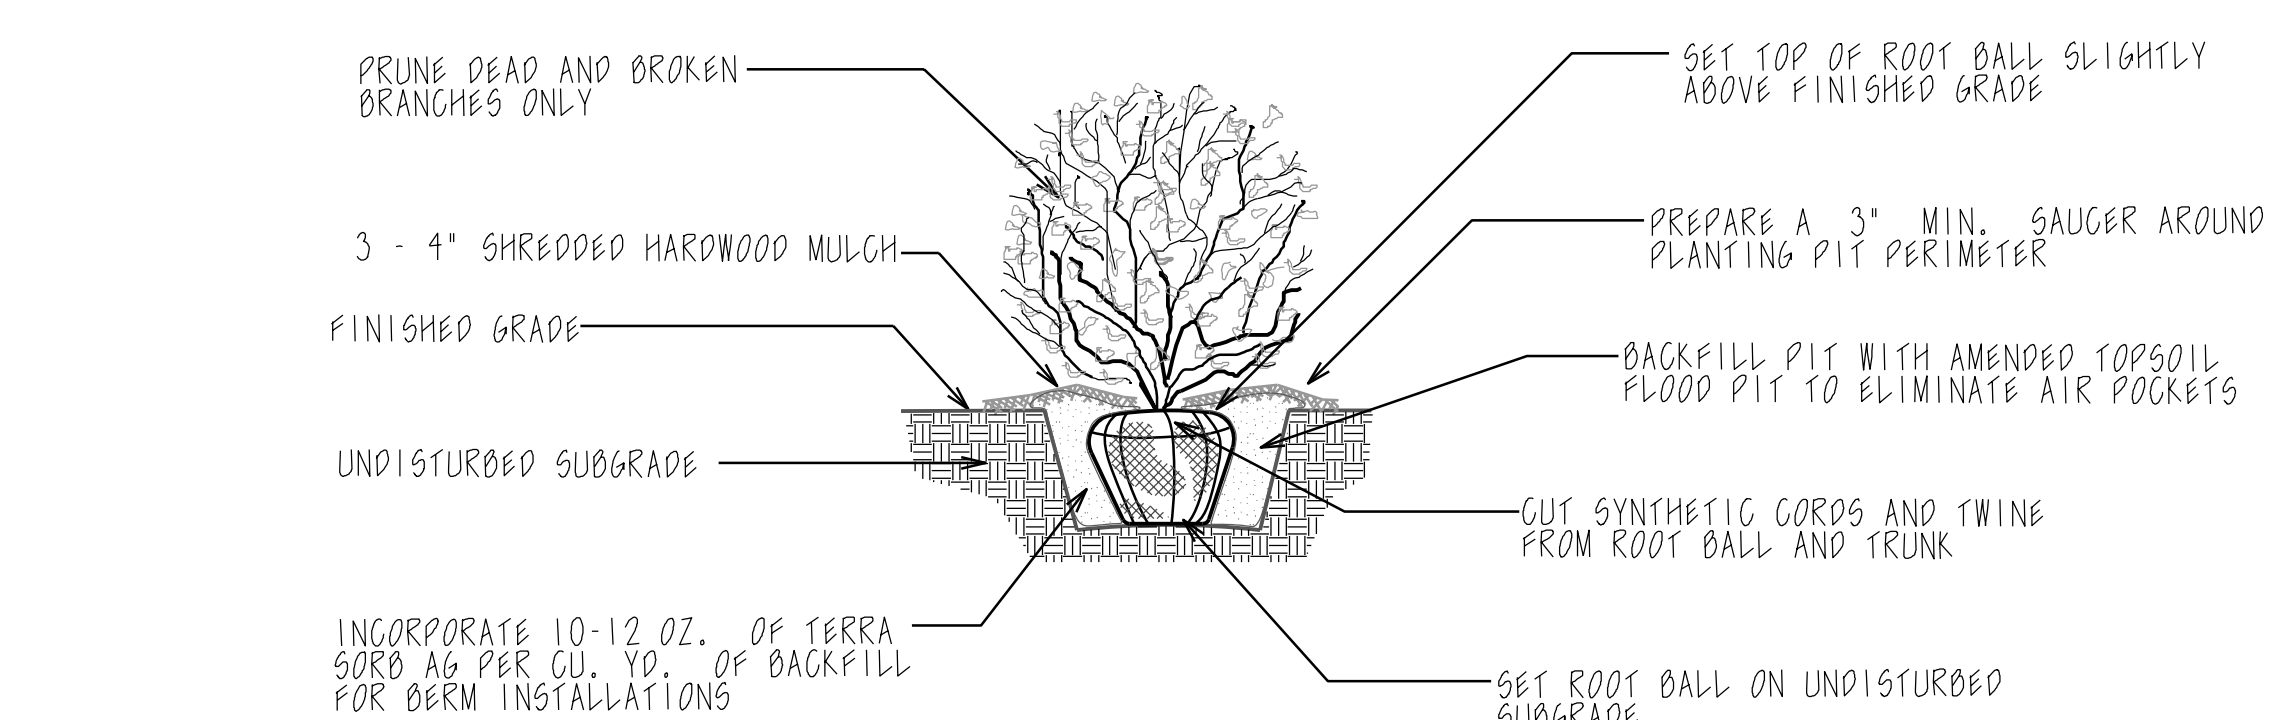

SHRUB PLANTING DETAIL
NOT TO SCALE USE ONLY NORTHERN ILLINOIS GROWN NURSERY STOCK