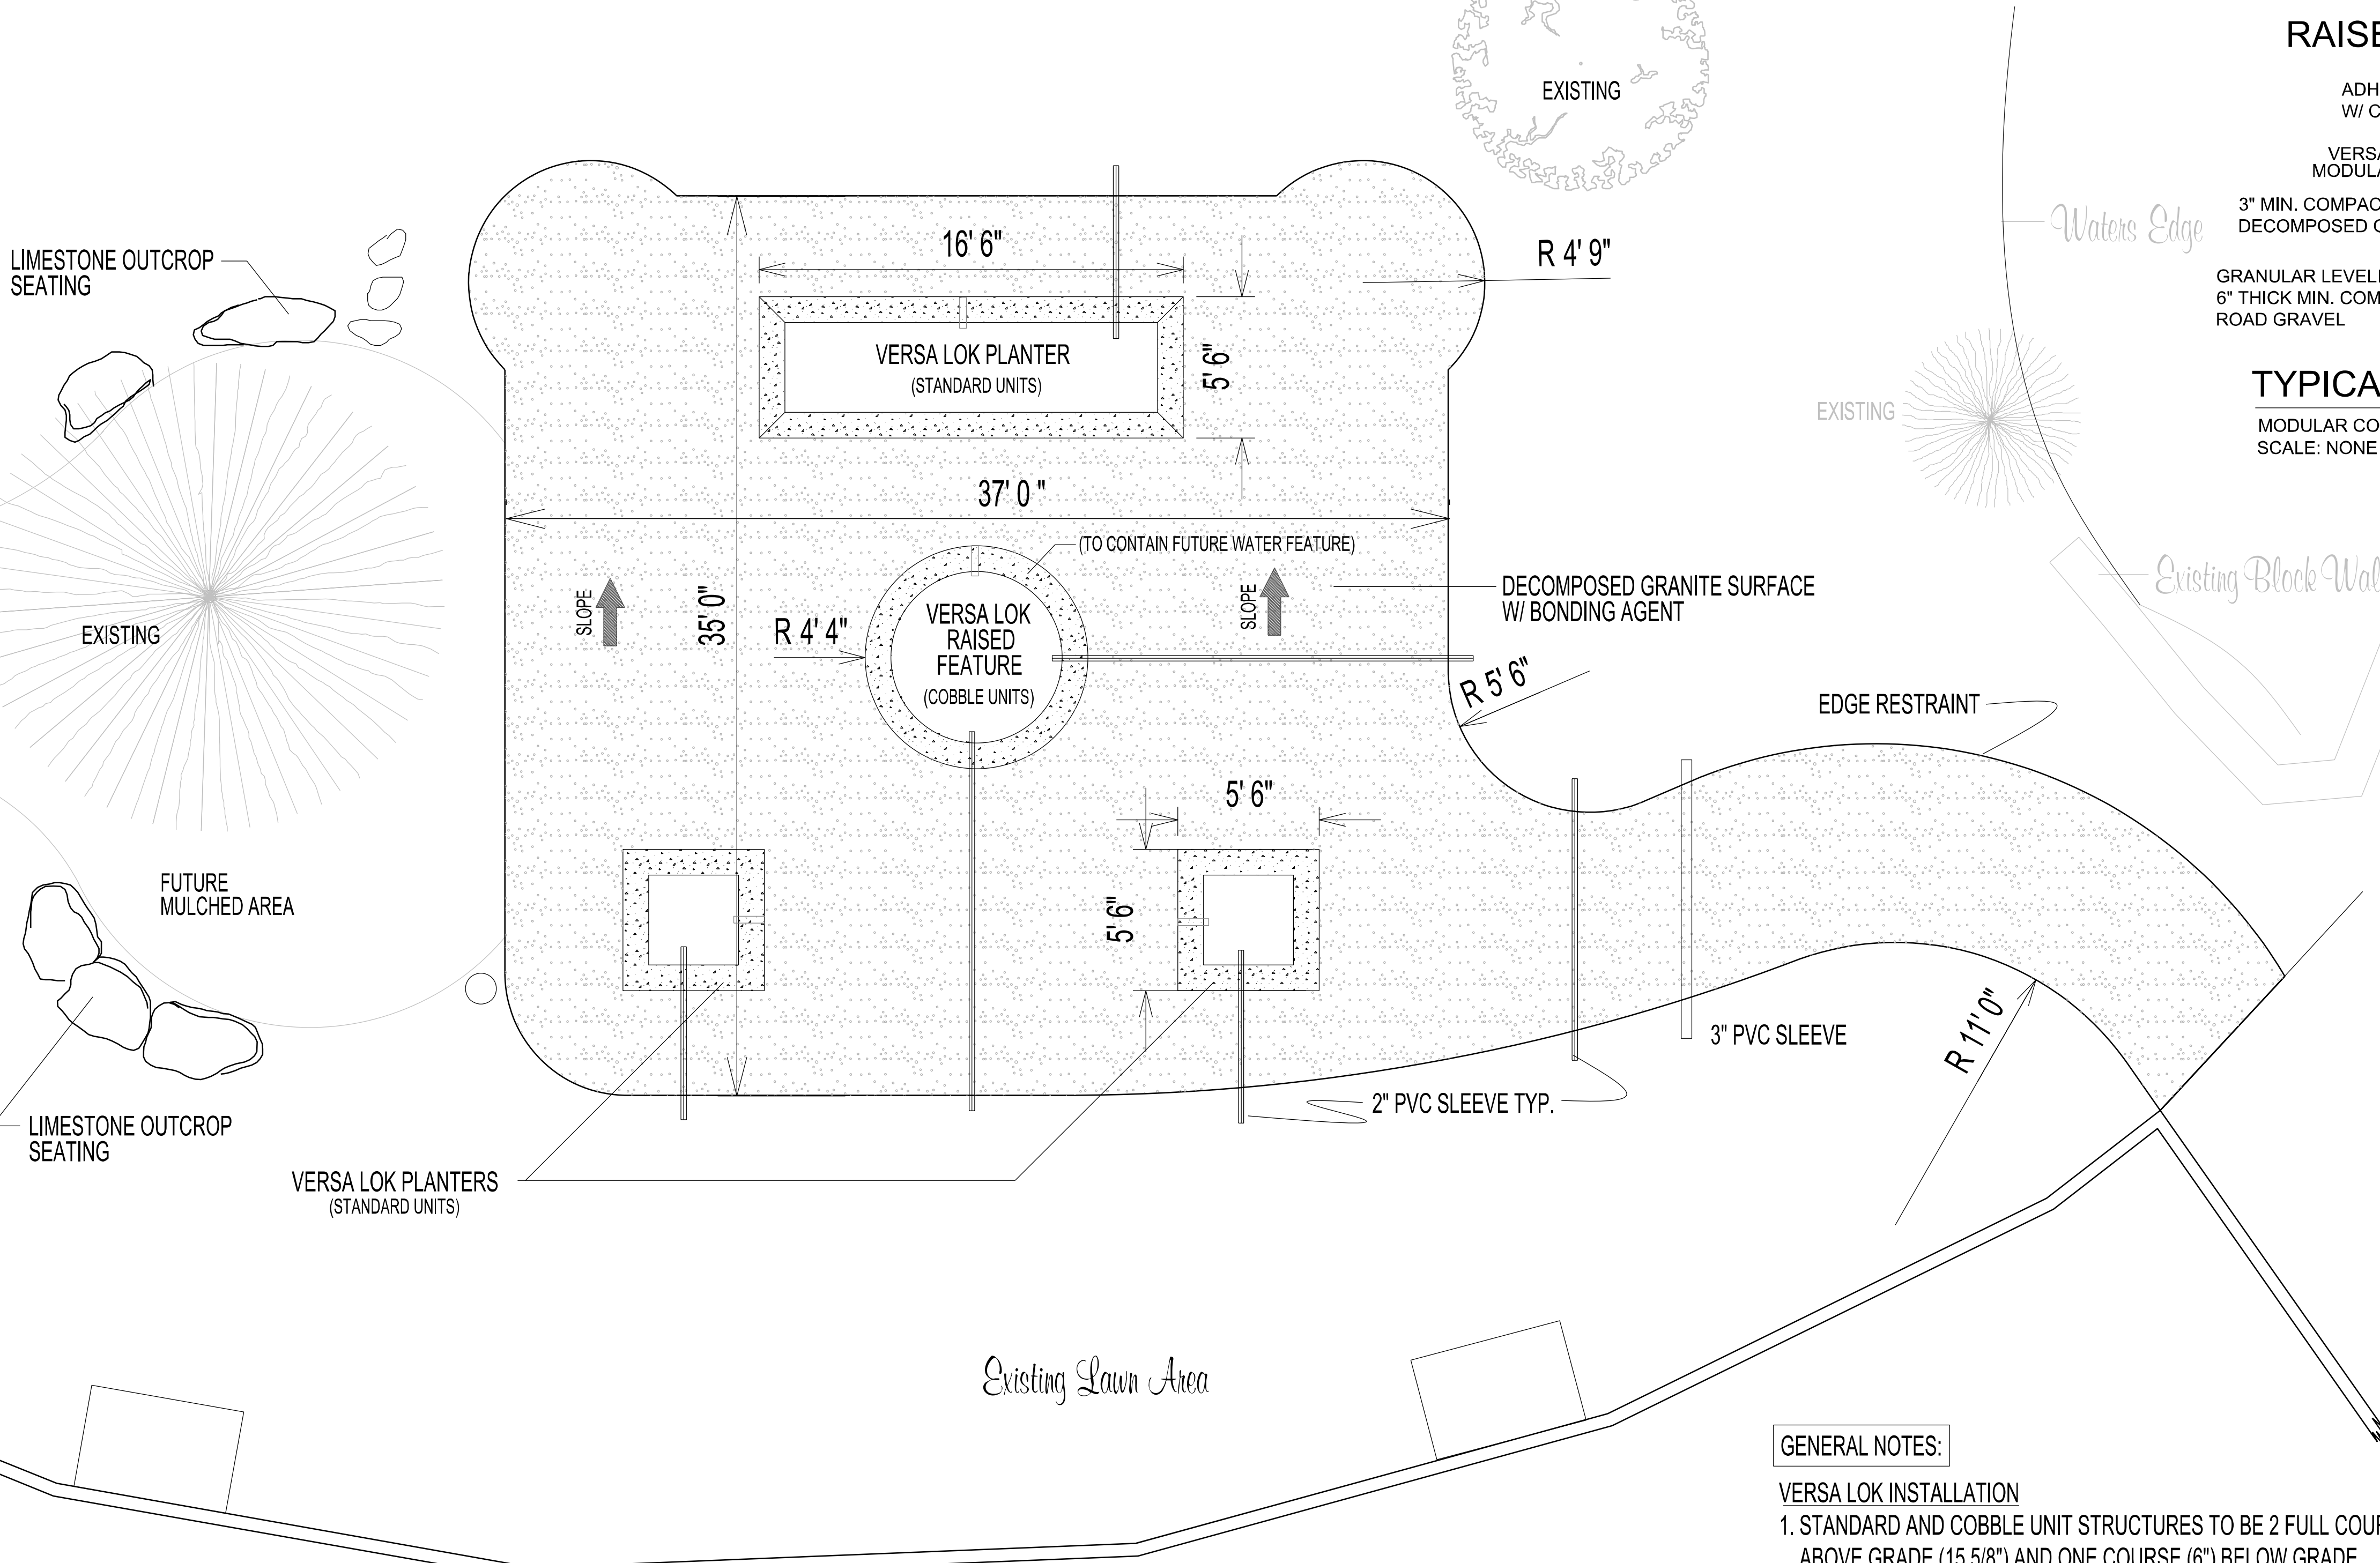

L-1.2  
LANDSCAPE  
PLAN

- #### LIMESTONE OUTCROPPING FOR SITTING
- PRODUCT TO BE EDEN LIMESTONE OUTCROPPING
  - APPROX. DIMENSIONS - 4' LENGTH X 30-36" WIDTH X 12" HEIGHT ABOVE GRADE
  - APPROX. WEIGHT PER PIECE 1800 LB. 5 PC. TOTAL