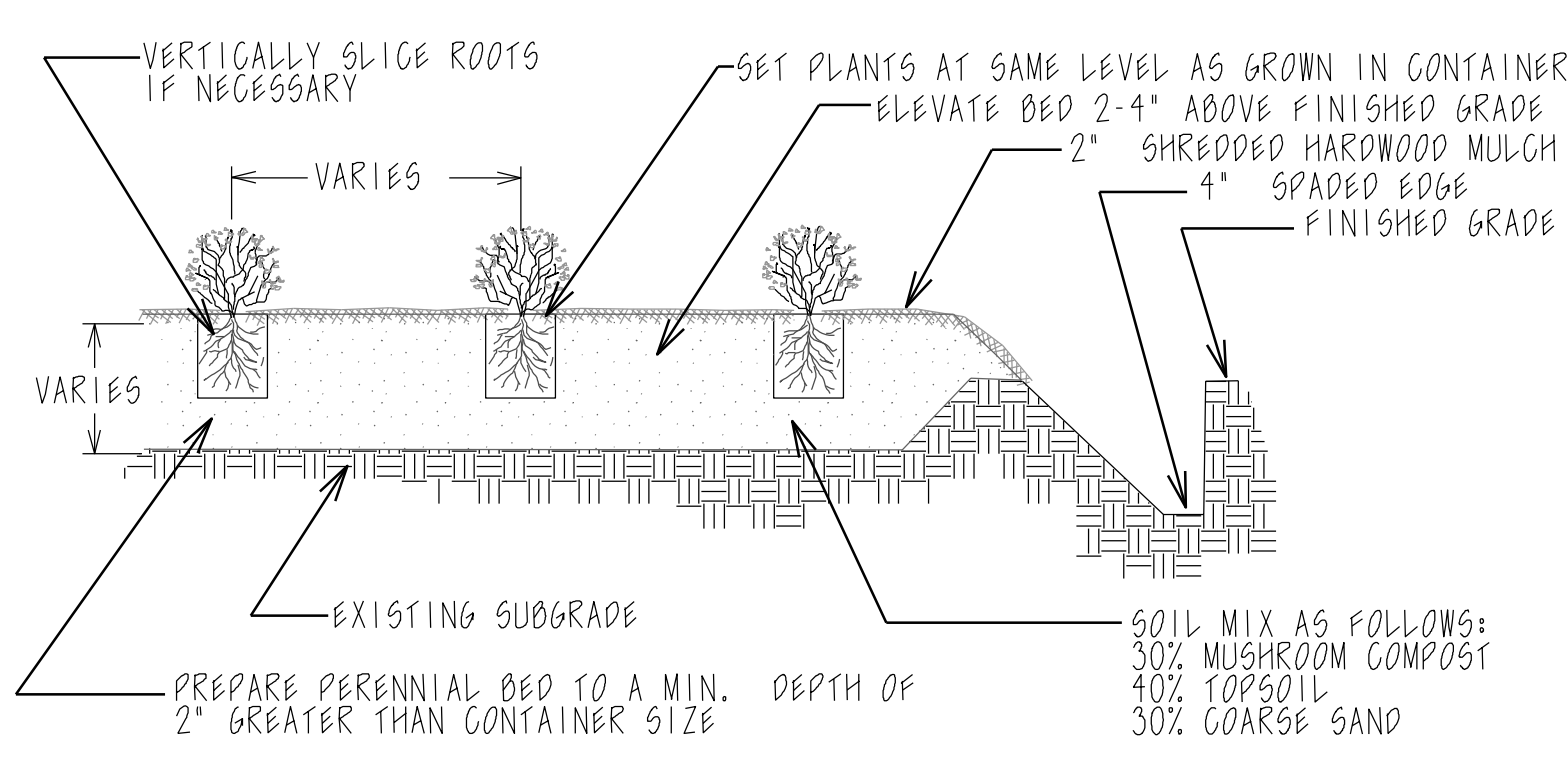

PERENNIAL PLANTING DETAIL
NOT TO SCALE USE ONLY NORTHERN ILLINOIS GROWN NURSERY STOCK