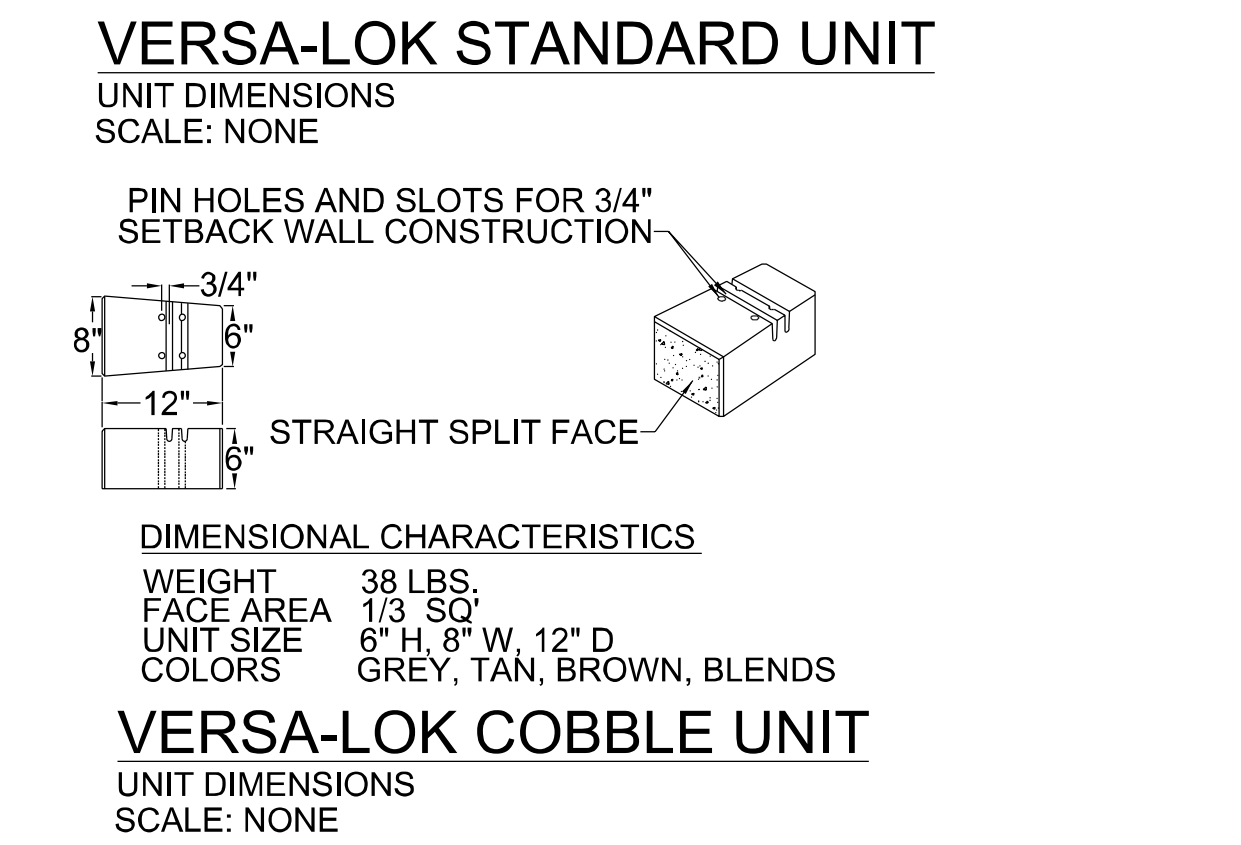

VERSALOK®

RETAINING WALL SYSTEMS

GENERAL NOTES:

1. #### VERSALOK INSTALLATION
1. STANDARD AND COBBLE UNIT STRUCTURES TO BE 2 FULL COURSES PLUS CAPSTONE ABOVE GRADE (15 5/8") AND ONE COURSE (6") BELOW GRADE.
  2. COLOR TO BE DETERMINED BY PARK DISTRICT REPRESENTATIVE.
  3. INSTALL 2" PVC SLEEVES FOR FUTURE USE CONNECTING STRUCTURES TO GREEN SPACE AS SHOWN.
  4. INSTALL DRAINAGE MATERIAL AND AMENDED SOIL TO PLANTERS. (SEE DETAIL ABOVE)

1. #### GRAVEL PAVED SURFACE
1. EXCAVATE SOIL TO 9" DEPTH (APPROX 1560 SQ')
  2. INSTALL 3" PVC SLEEVE AS INDICATED
  3. INSTALL 6" COMPACTED #9 ROAD GRAVEL (APPROX 1350 SQ')
  4. INSTALL OLY OLA BRIC EDGE II (OR EQUAL) EDGE RESTRAINT (APPROX 200 LIN') SEPARATING DECOMPOSED GRANITE FROM GREEN SPACE
  5. INSTALL 3" COMPACTED DECOMPOSED GRANITE (APPROX. 1350 SQ')
  6. APPLY 'GATOR ROCK' LIQUID BONDING AGENT BY ALLIANCE INDUSTRIES, AS PER MANUFACTURER SPECIFICATIONS.

1. #### LIMESTONE OUTCROPPING FOR SITTING
1. PRODUCT TO BE EDEN LIMESTONE OUTCROPPING
  2. APPROX. DIMENSIONS - 4' LENGTH X 30-36" WIDTH X 12" HEIGHT ABOVE GRADE
  3. APPROX. WEIGHT PER PIECE 1800 LB. 5 PC. TOTAL

PHASE 1
HARDSCAPE BID SCOPE

1. INSTALL VERSALOK STRUCTURES AND PVC SLEEVES
2. EXCAVATE SOIL & INSTALL COMPACTED GRAVEL BASE AND DECOMPOSED GRANITE SURFACE
3. INSTALL LIMESTONE OUTCROPPING FOR SEATING

TO	DATE
CLIENT	6/15/19

Phase 1 Landscape Plan

Hardscape Details SCALE 1/4" = 1'-0"

Landscape Plans Prepared By:
Joanne Couture, P.E.L.A.
IL License Number 157-00765

CHECK: CMS
DRAWN: JC
JOB: HPPD6.19

L-1.1
LANDSCAPE
PLAN